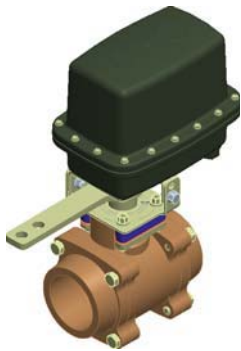

Akron Retrofit Kit